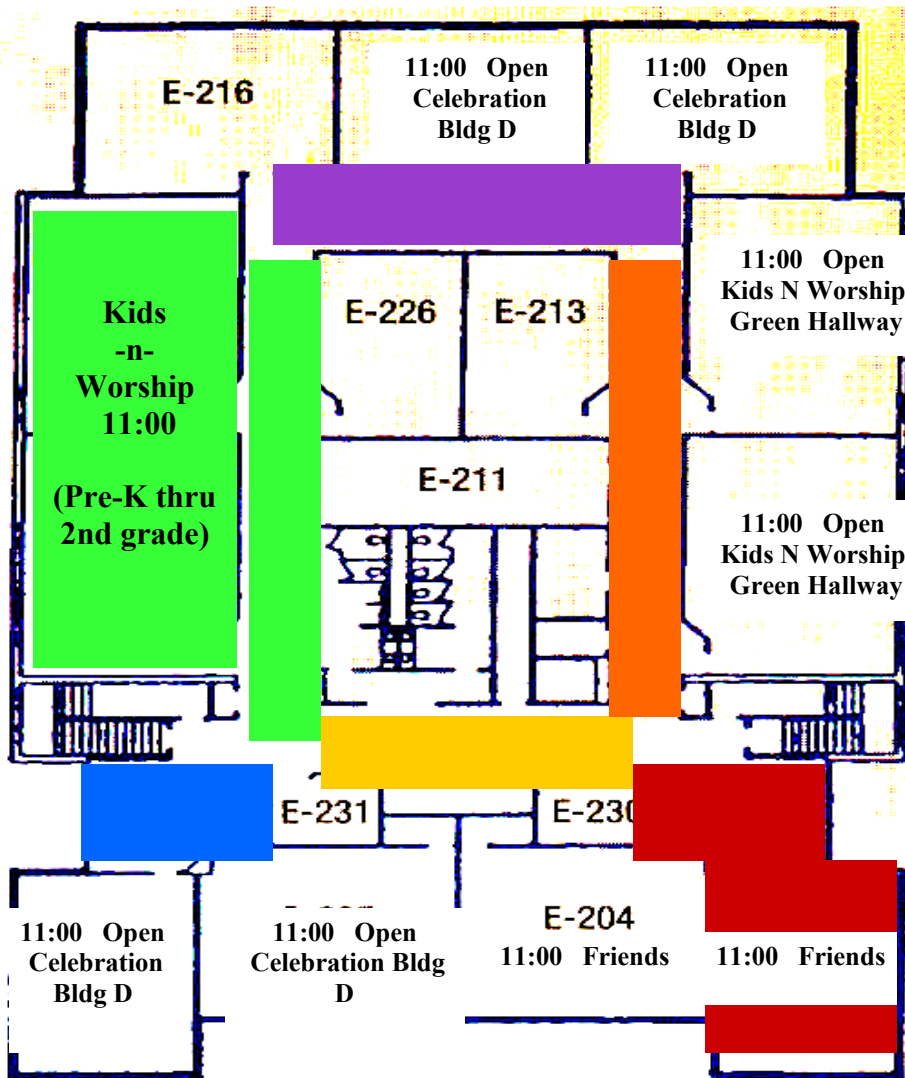

Worship in the Kids-n-Worship
Room from 6:30-7 every
Wednesday.
Sign in at Sign-In table prior to
entering.

BUILDING "E" – SECOND FLOOR CHILDREN'S

Children's Classroom Assignments 2010-2011

AWANA (Sunday PM at 4:45pm)

Sparks	Room E218, E219, E220
TNT 3rd/4th Grade 5th/6th Grade Recite Reward	Room E205 Room E206 Room E217 Room E216

BUILDING "E" - SECOND FLOOR CHILDREN'S

Children's Classroom Assignments 2010-2011

BLAST (Sundays at 4pm)

1st-3rd	Room E218
4th-6th	Room E205

BUILDING "E" – SECOND FLOOR CHILDREN'S

BUILDING "E" – SECOND FLOOR CHILDREN'S

11:00 Service
Worship Center

Champion Celebration
Building "D"
3rd thru 6th Grade
(11:00)
Pick Up Champion Here
Dismiss @ 12:05
Drop off or pick up in HERE!!