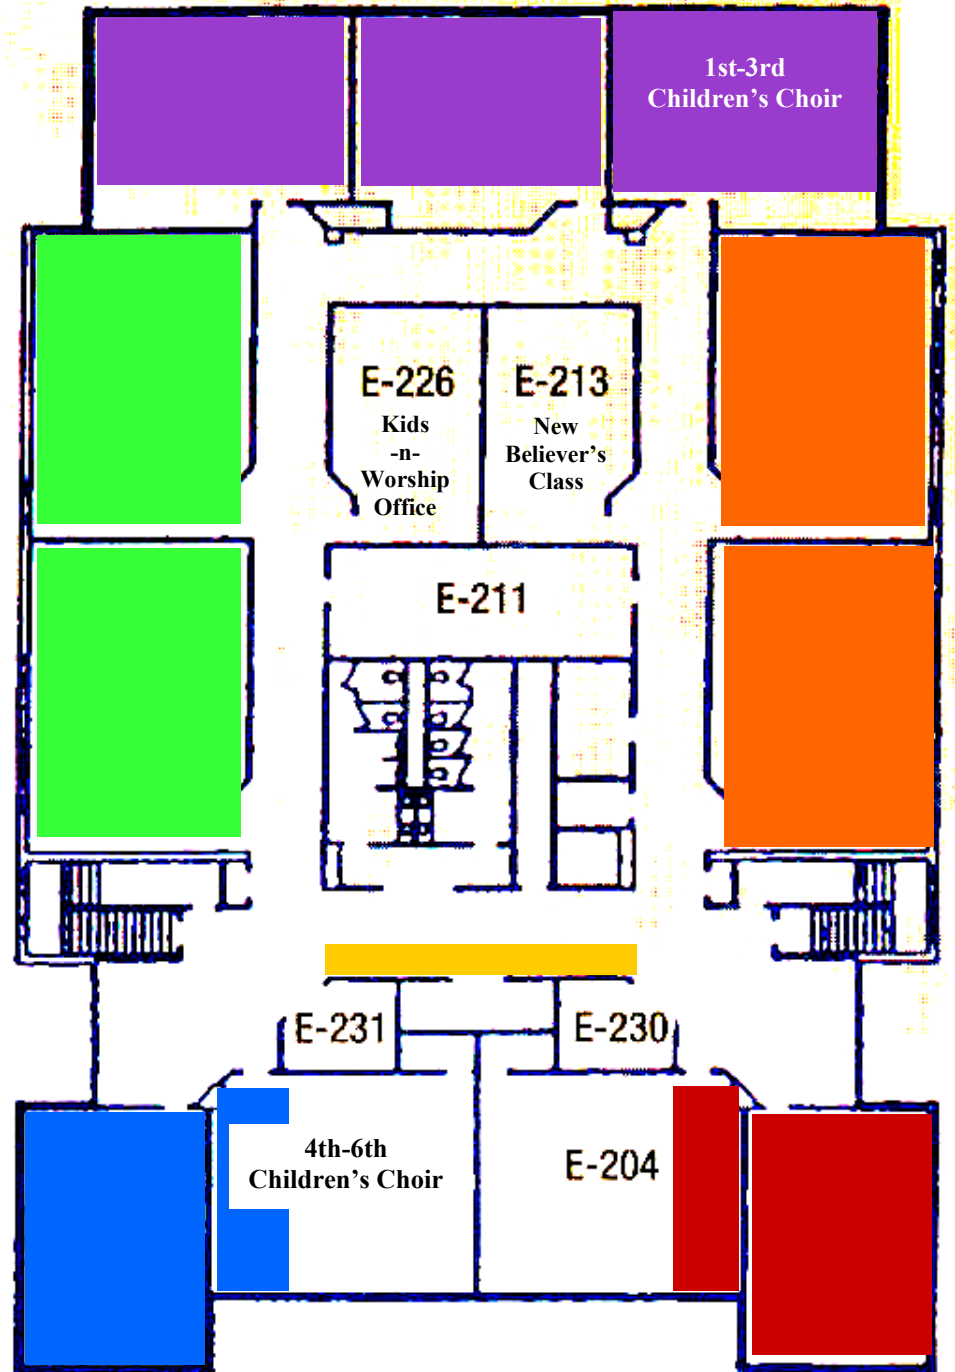

Worship in the Kids-n-Worship
Room from 6:30-7 every
Wednesday.
Sign in at Sign-In table prior to
entering.

BUILDING "E" – SECOND FLOOR CHILDREN'S

Children's Classroom Assignments 2010-2011

AWANA (Sunday PM at 4:45pm)

Sparks	Room E218, E219, E220
TNT 3rd/4th Grade 5th/6th Grade Recite Reward	Room E205 Room E206 Room E217 Room E216

BUILDING "E" - SECOND FLOOR CHILDREN'S

Children's Classroom Assignments 2010-2011

BLAST (Sundays at 4pm)

1st-3rd	Room E218
4th-6th	Room E205

BUILDING "E" – SECOND FLOOR CHILDREN'S

BUILDING "E" – SECOND FLOOR CHILDREN'S

11:00 Service
Worship Center

Champion Celebration
Building "D"
3rd thru 6th Grade
(11:00)
Pick Up Champion Here
Dismiss @ 12:05
Drop off or pick up in HERE!!