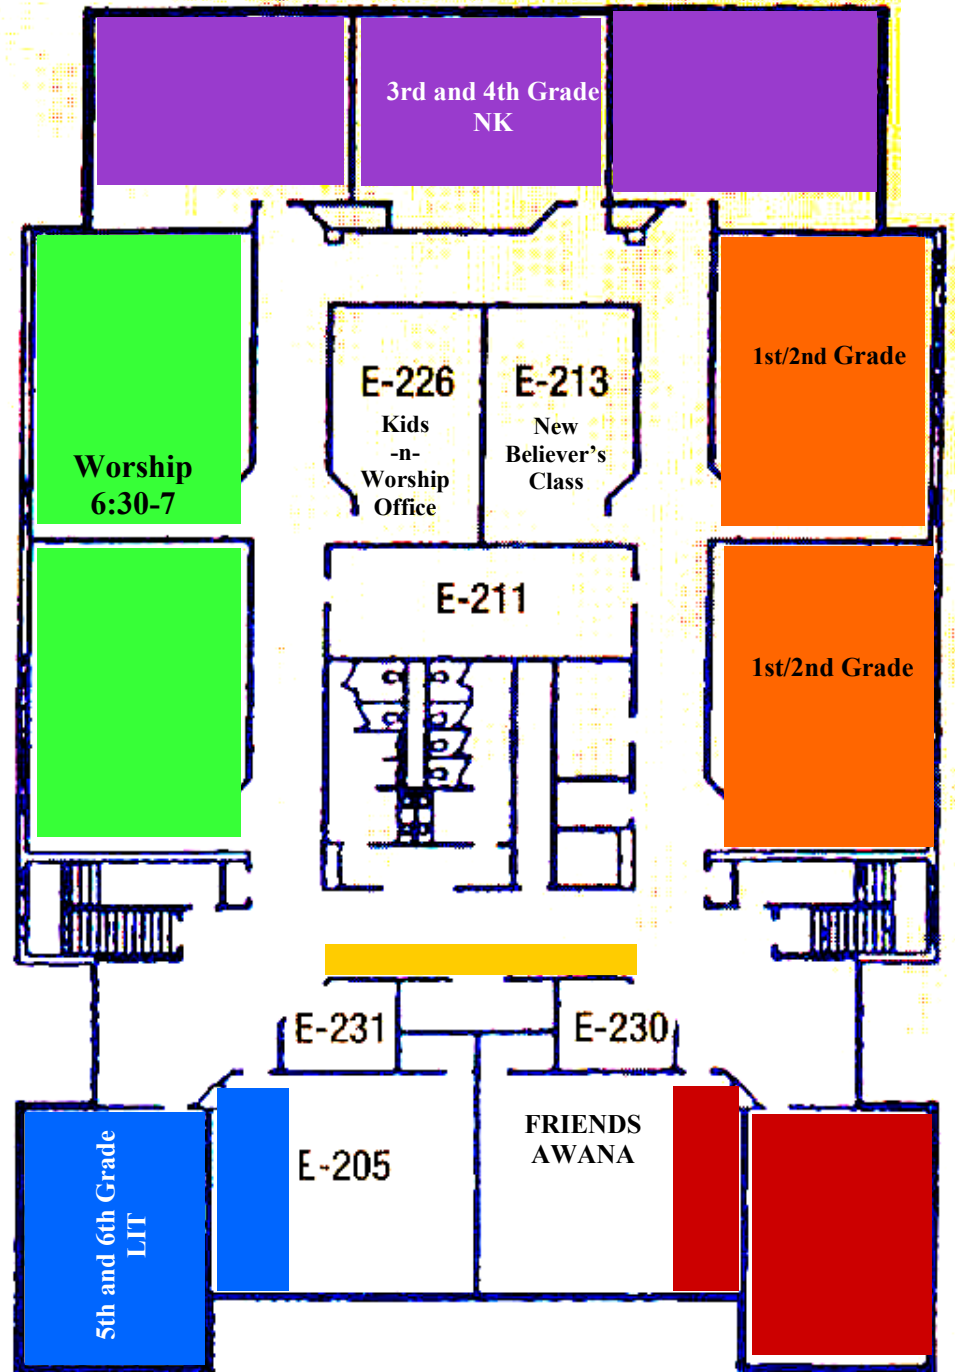

Children's Classroom Assignments 2010-2011

Sunday School

8:15 9:30	1st Grade 1st/ 2nd Grade	09/2003-08/2004	Room E220 Room E220
8:15 9:30	2nd Grade 1st/ 2nd Grade	09/2002-08/2003	Room E219 Room E219
8:15 9:30	3rd Grade Open	09/2001-08/2002	Room E218
8:15 9:30	4th Grade 3rd/4th Grade	09/2000-08/2001	Room E217 Room E217
8:15 9:30	5th Grade Open	09/1999-08/2000	Room E205 Room E205
8:15 9:30	6th Grade 5th/6th Grade	09/1998-08/1999	Room E206 Room E206
8:15 9:30 11:00	Friends Friends Friends		Room E203 Room E203 Room E203

Worship in the Kids-n-Worship
Room from 6:30-7 every
Wednesday.
Sign in at Sign-In table prior to
entering.

BUILDING "E" – SECOND FLOOR CHILDREN'S

Children's Classroom Assignments 2010-2011

AWANA (Sunday PM at 4:45pm)