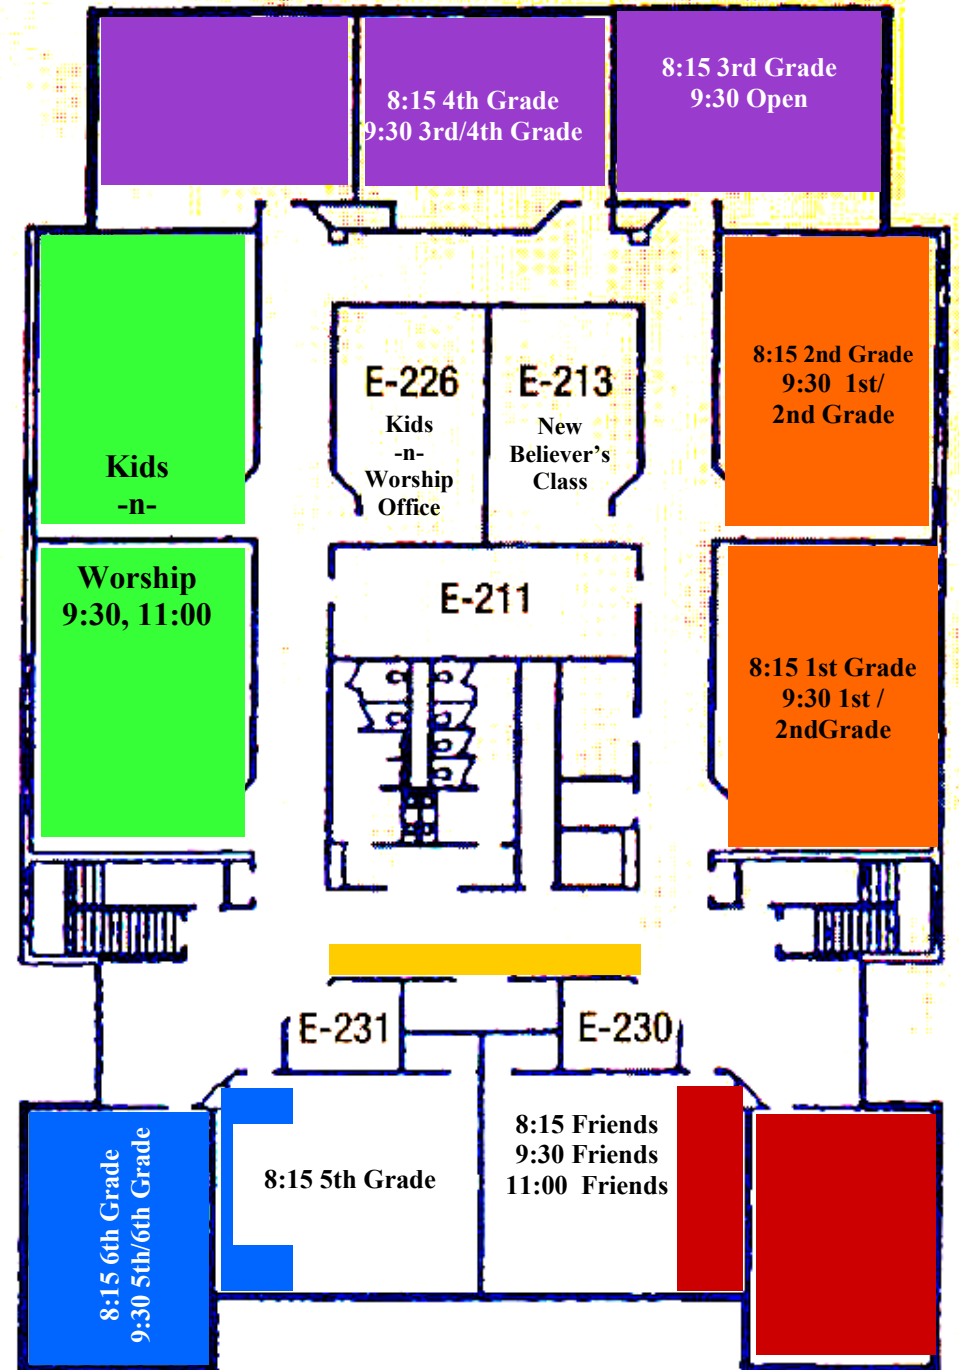

Children's Classroom Assignments 2010-2011

Sunday School

8:15 9:30	1st Grade 1st/ 2nd Grade	09/2003-08/2004	Room E220 Room E220
8:15 9:30	2nd Grade 1st/ 2nd Grade	09/2002-08/2003	Room E219 Room E219
8:15 9:30	3rd Grade Open	09/2001-08/2002	Room E218
8:15 9:30	4th Grade 3rd/4th Grade	09/2000-08/2001	Room E217 Room E217
8:15 9:30	5th Grade Open	09/1999-08/2000	Room E205 Room E205
8:15 9:30	6th Grade 5th/6th Grade	09/1998-08/1999	Room E206 Room E206
8:15 9:30 11:00	Friends Friends Friends		Room E203 Room E203 Room E203

Worship in the Kids-n-Worship
Room from 6:30-7 every
Wednesday.
Sign in at Sign-In table prior to
entering.

BUILDING "E" – SECOND FLOOR CHILDREN'S

Children's Classroom Assignments 2010-2011

AWANA (Sunday PM at 4:45pm)