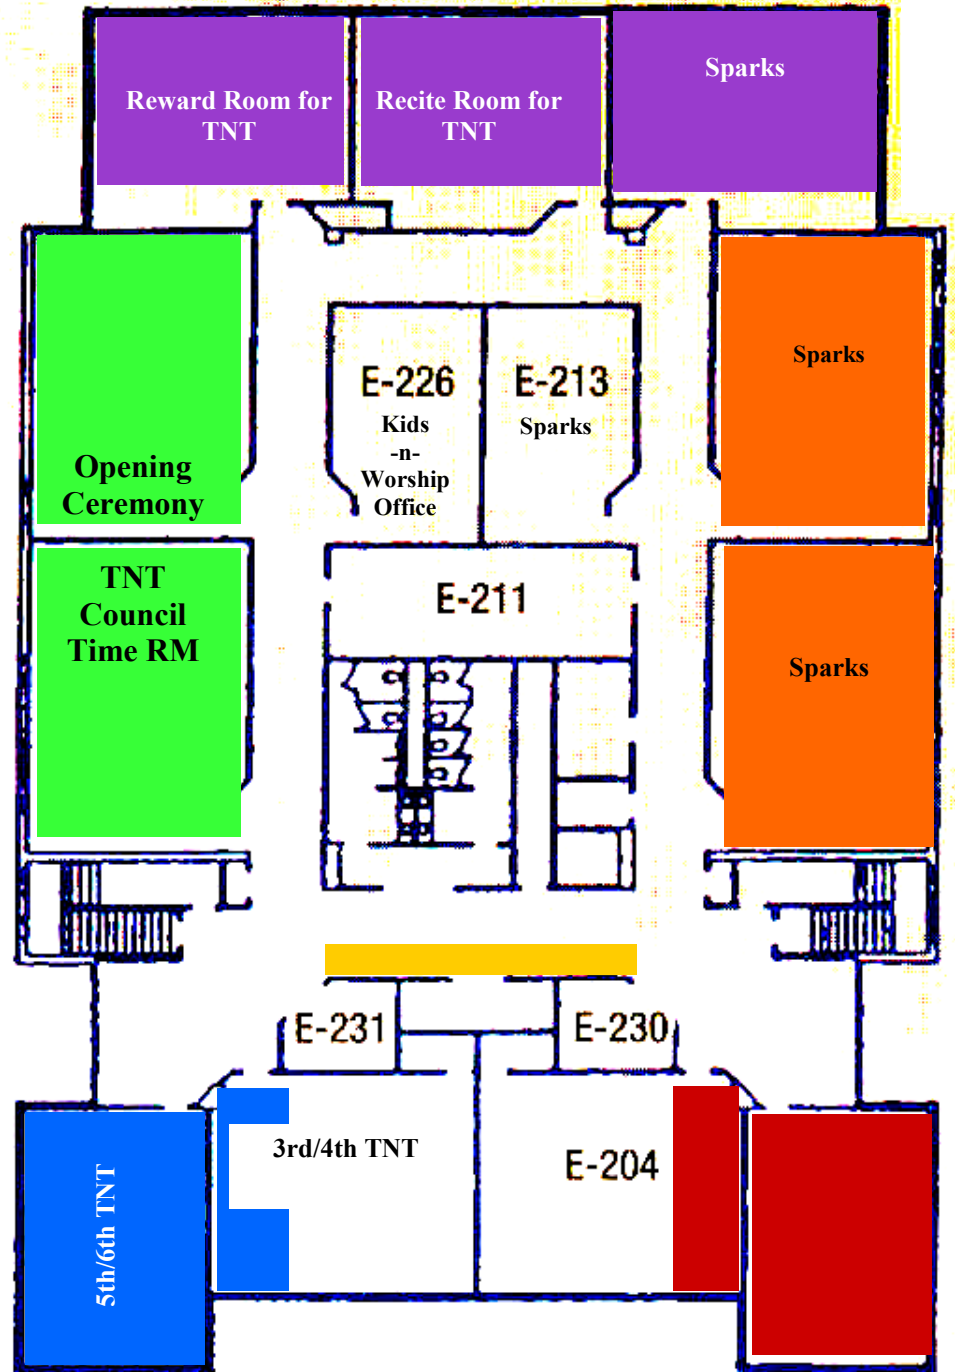

Children's Classroom Assignments 2010-2011

AWANA (Sunday PM at 4:45pm)

Sparks	Room E218, E219, E220
TNT 3rd/4th Grade 5th/6th Grade Recite Reward	Room E205 Room E206 Room E217 Room E216

BUILDING "E" - SECOND FLOOR CHILDREN'S