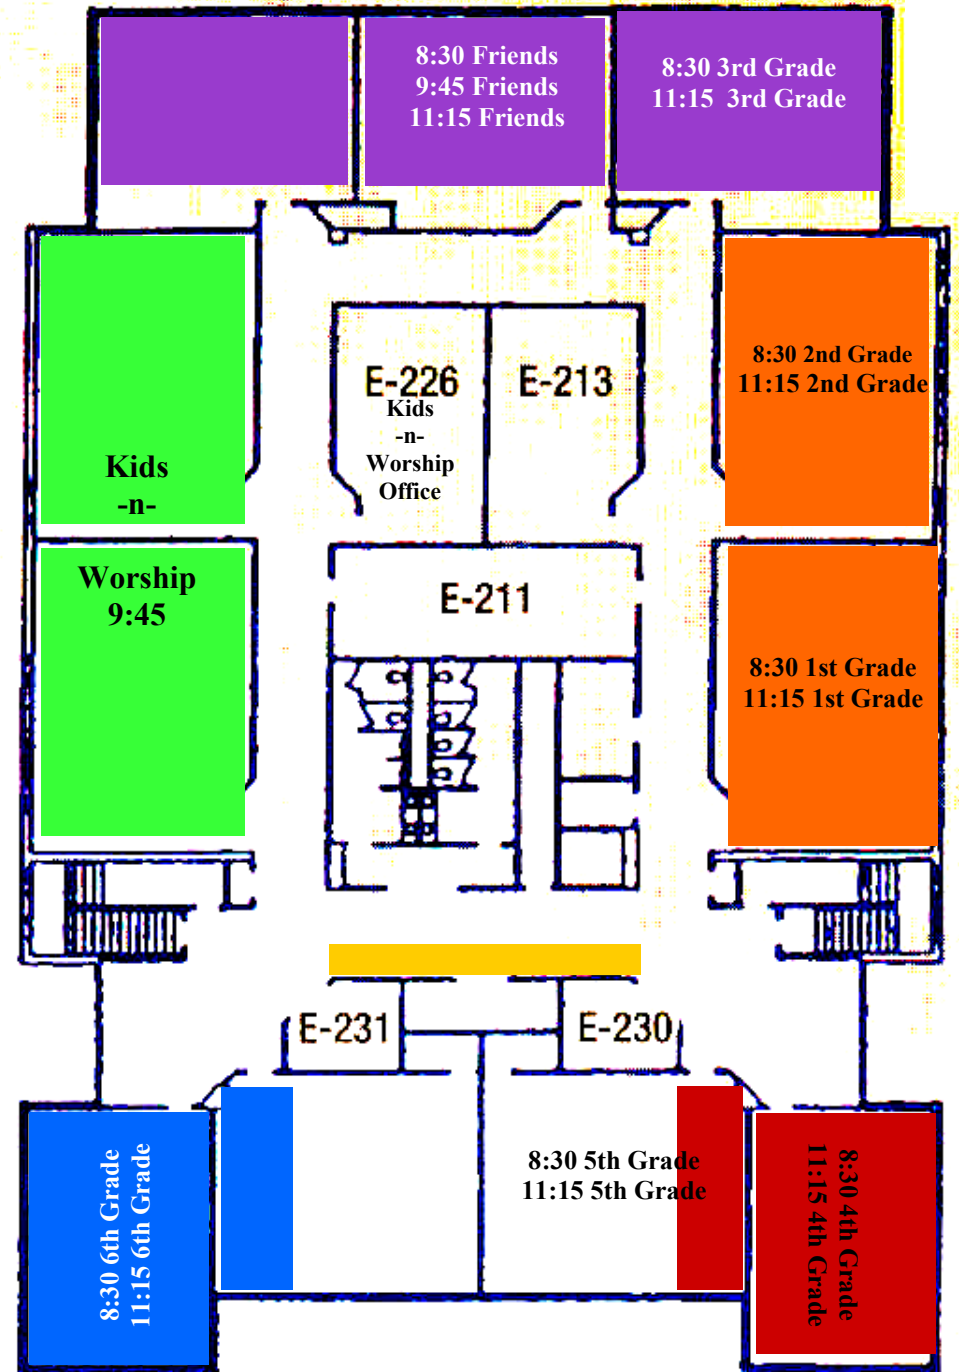

Children's Classroom Assignments 2009-2010

8:30 11:00	1st Grade 1st Grade	09/2002-08/2003	Room E220 Room E220
8:30 11:00	2nd Grade 2nd Grade	09/2001-08/2002	Room E219 Room E219
8:30 11:00	3rd Grade 3rd Grade	09/2000-08/2001	Room E218 Room E218
8:30 11:00	4th Grade 4th Grade	09/1999-08/2000	Room E203 Room E203
8:30 11:00	5th Grade 5th Grade	09/1998-08/1999	Room E204 Room E204
8:30 11:00	6th Grade 6th Grade	09/1997-08/1998	Room E206 Room E206
8:30 9:45 11:00	Friends Friends Friends		Room E217 Room E217 Room E217

BUILDING "E" – SECOND FLOOR CHILDREN'S